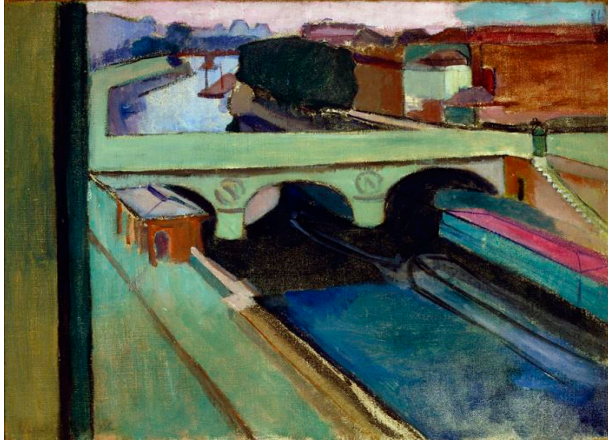

Current Exhibition

Ridley-Tree Gallery Reinstallation: *Modern Life: A Global Art World*

Ridley-Tree Gallery

November 19, 2024

Checklist

ABSTRACTION

[Albers *Mirage \(A\)*](#)

[Kandinsky *Linie-Fleck \(Line-Spot\) \(R\)*](#)

Gottlieb, Adolph Composition (R)

Torres-García Composition (R)

Matisse Pont Saint-Michel (R)

Gerzso Le Temps mange la vie (El Tiempo se come a la vida)

Gerzso Mal de Ojo (R)

FIGURAL SCULPTURE

[Rodin Head of Jean \(R\)](#)

[Barthé Head of a Boy \(R\)](#)

FLOWERS, LANDSCAPE, GARDENS

[Hartley Still Life](#)

[Stettheimer Journey to the Sun \(R\)](#)

[Vuillard Fuchsias and French Marigolds \(R\)](#)

[Mondrian Rhododendron \(R\)](#)