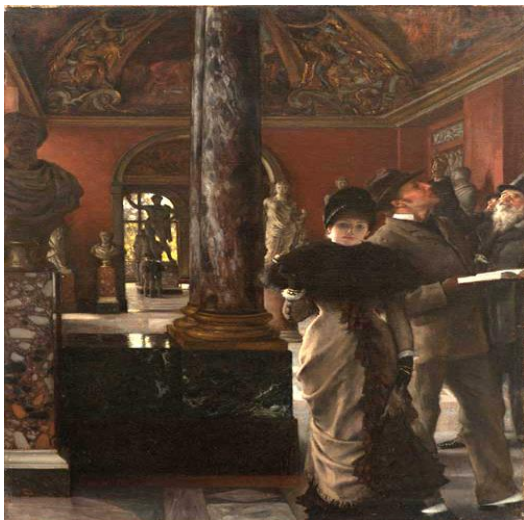

[Siqueiros Dos Mujeres Indias \(Two Indian Women\) \(R\)](#)

[Sage Second Song \(R\)](#)

[Dalí Honey is Sweeter than Blood \(R\)](#)

PARIS/EUROPE, TOURISM & TRAVEL

[Cassatt Summertime \(R\)](#)

[Jongkind The Cathedral of Notre-Dame as seen from the Pont de la Tournelle \(R\)](#)

[Church](#) *Moonrise in Greece (R)*

[Church](#) *Königssee (R)*

[Tissot](#) *Foreign Visitors at the Louvre (R)*

Sargent *Perseus at Night* (R)

Morisot *View of Paris from the Trocadero* (R)

Monet *Charing Cross Bridge* (R)