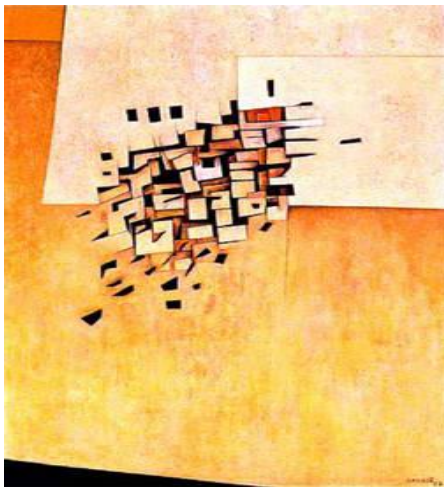

Current Exhibition

Ridley-Tree Gallery Reinstallation: *Modern Life: A Global Art World*

Ridley-Tree Gallery

November 19, 2024

Checklist

ABSTRACTION

[Albers *Mirage \(A\)*](#)

[Kandinsky *Linie-Fleck \(Line-Spot\) \(R\)*](#)

Gottlieb, Adolph Composition (R)

Torres-García Composition (R)

Matisse Pont Saint-Michel (R)

Gerzso Le Temps mange la vie (El Tiempo se come a la vida)

Gerzso Mal de Ojo (R)

FIGURAL SCULPTURE

[Rodin Head of Jean \(R\)](#)

[Barthé Head of a Boy \(R\)](#)

FLOWERS, LANDSCAPE, GARDENS

[Hartley Still Life](#)

[Stettheimer Journey to the Sun \(R\)](#)

[Vuillard Fuchsias and French Marigolds \(R\)](#)

[Mondrian Rhododendron \(R\)](#)