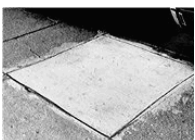

Ellsworth KELLY, American, 1923-2015

Sidewalk, New York City

1970

Gelatin silver print

image: 11 × 14 in. (27.9 × 35.6 cm)