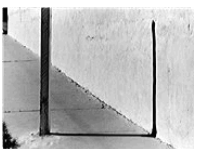

Ellsworth KELLY, American, 1923-2015

Sidewalk, Los Angeles

1978

Gelatin silver print

image: 11 × 14 in. (27.9 × 35.6 cm)