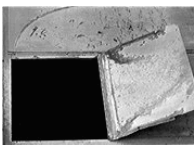

Ellsworth KELLY, American, 1923-2015

Opening to a Cellar, Hudson

1977

Gelatin silver print

image: 11 × 14 in. (27.9 × 35.6 cm)