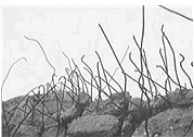

Ellsworth KELLY, American, 1923-2015

Shelled Bunker VI, Meschers

1950

Gelatin silver print

image: 11 × 14 in. (27.9 × 35.6 cm)