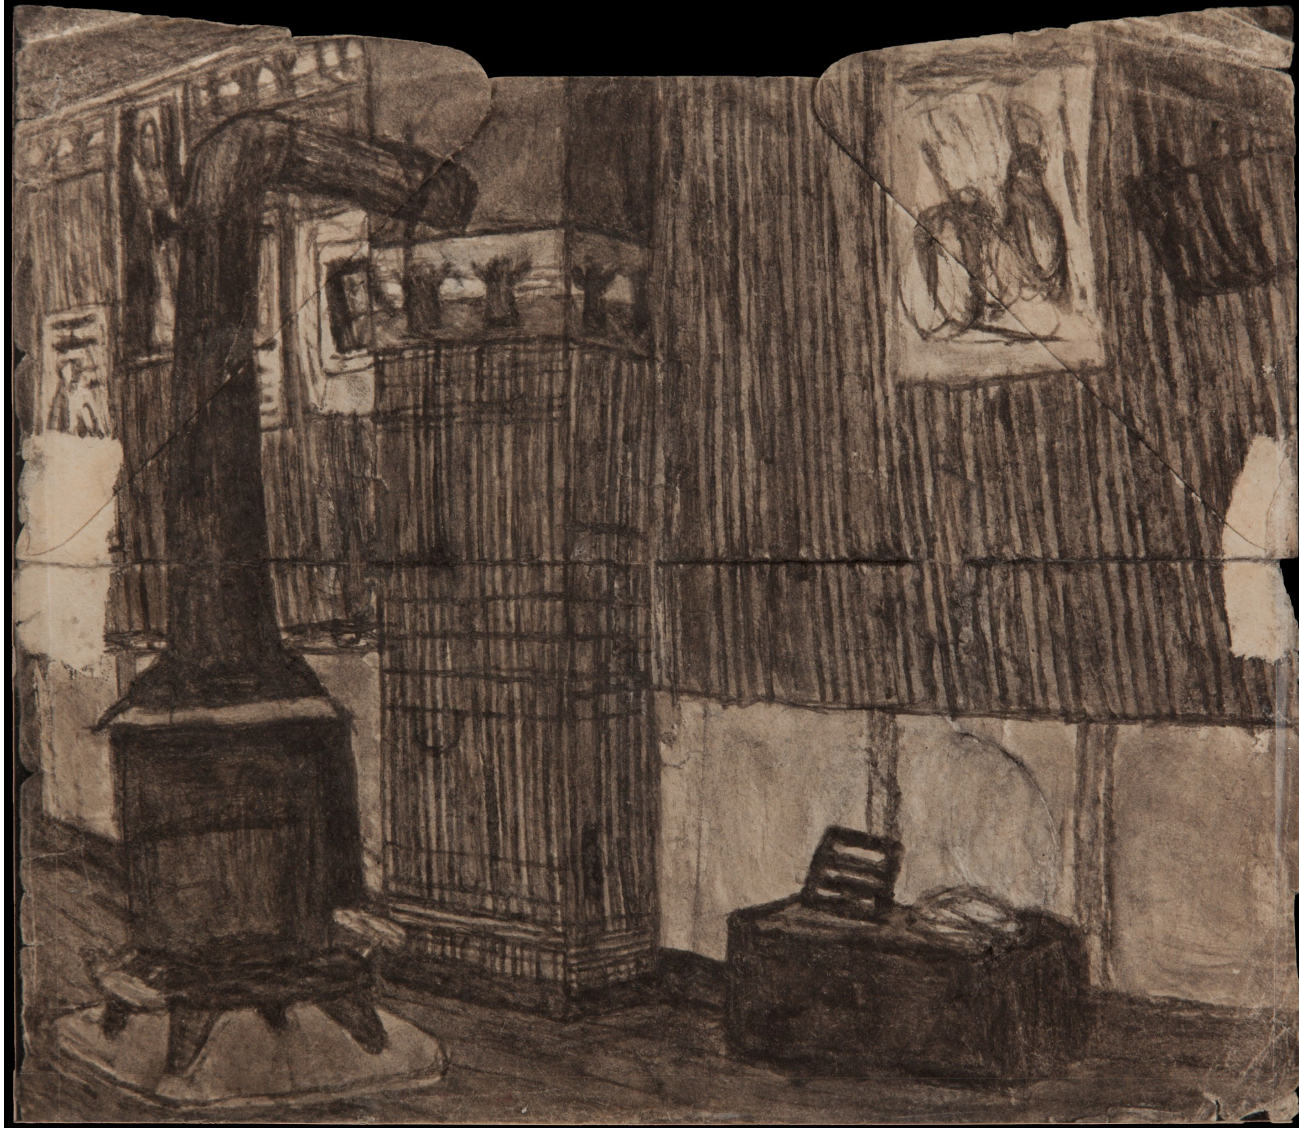

James Castle
*View of Post Office with
Woodstove*, n.d.
Soot on found paper
8 5/8 x 10 1/4 in.
William Louis-Dreyfus
Foundation
CAS09-0061/CAST 100-1