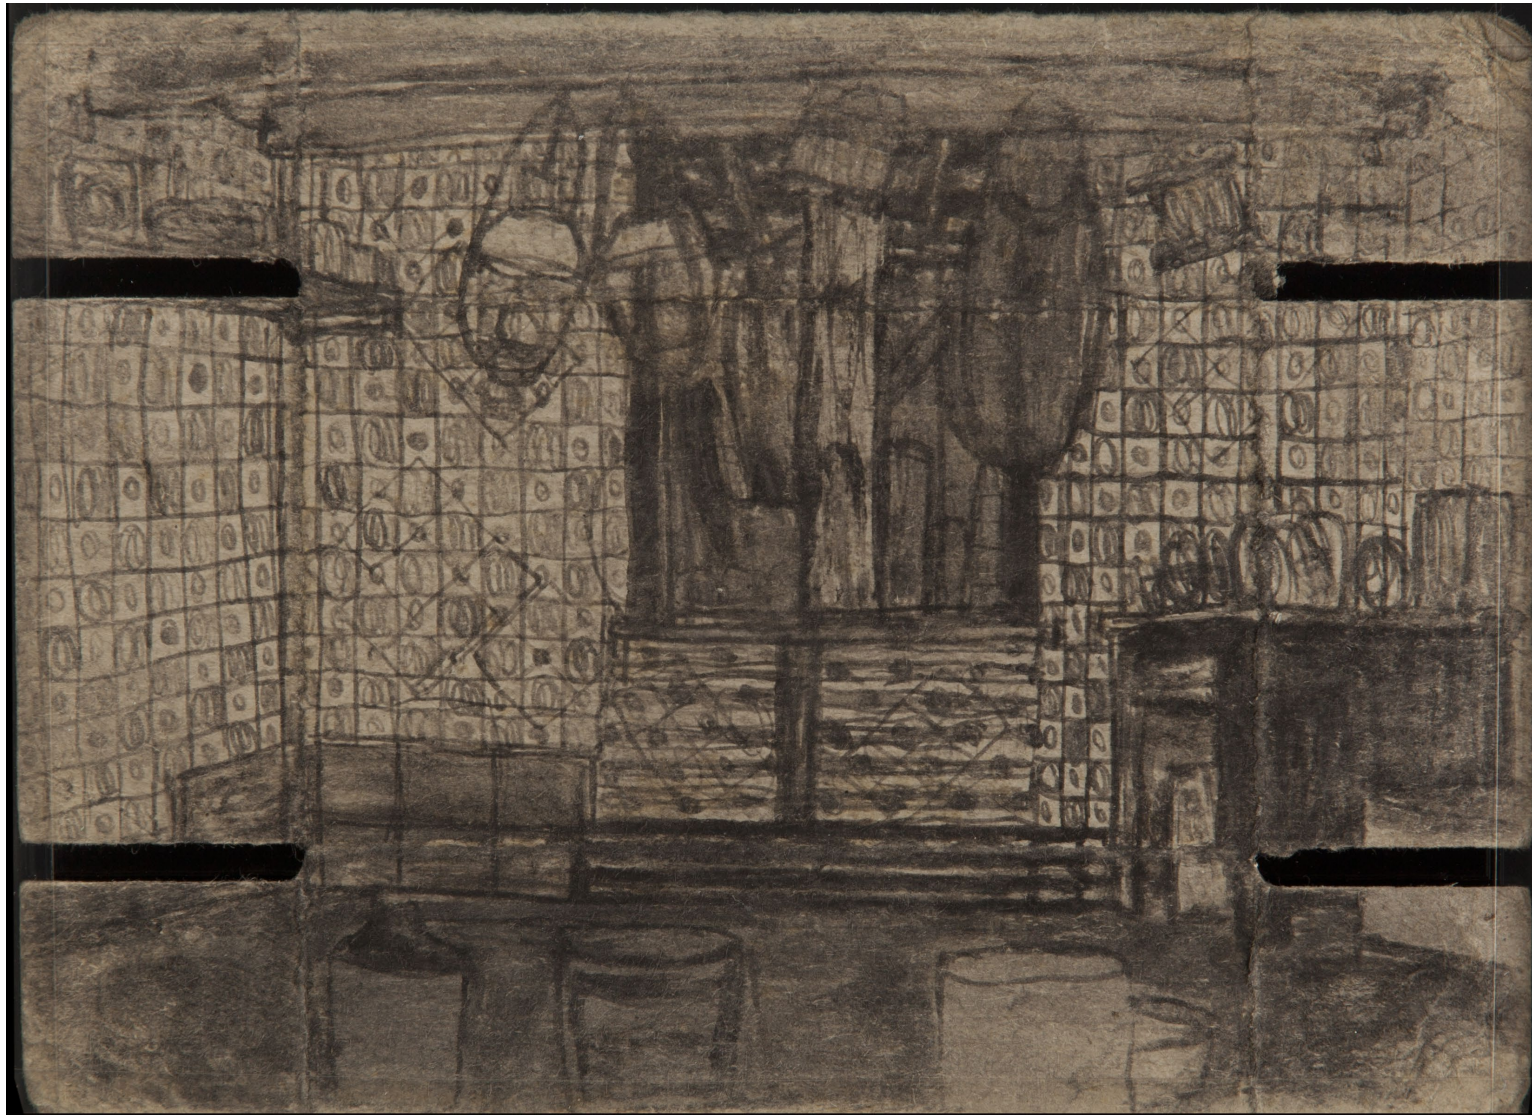

James Castle
*View of Store with Coffee
Grinder on Floor and
Display Case, n.d.*
Soot with ink on found
paper
8 5/8 x 10 1/4 in.
William Louis-Dreyfus
Foundation
CAS 09-0061/CAST 100-2

James Castle, *View of Kitchen (?)*, n.d.

Soot with ink on found paper

5 ¼ x 7 1/8 in.

William Louis-Dreyfus Foundation

CAS09-0067/CAST 117