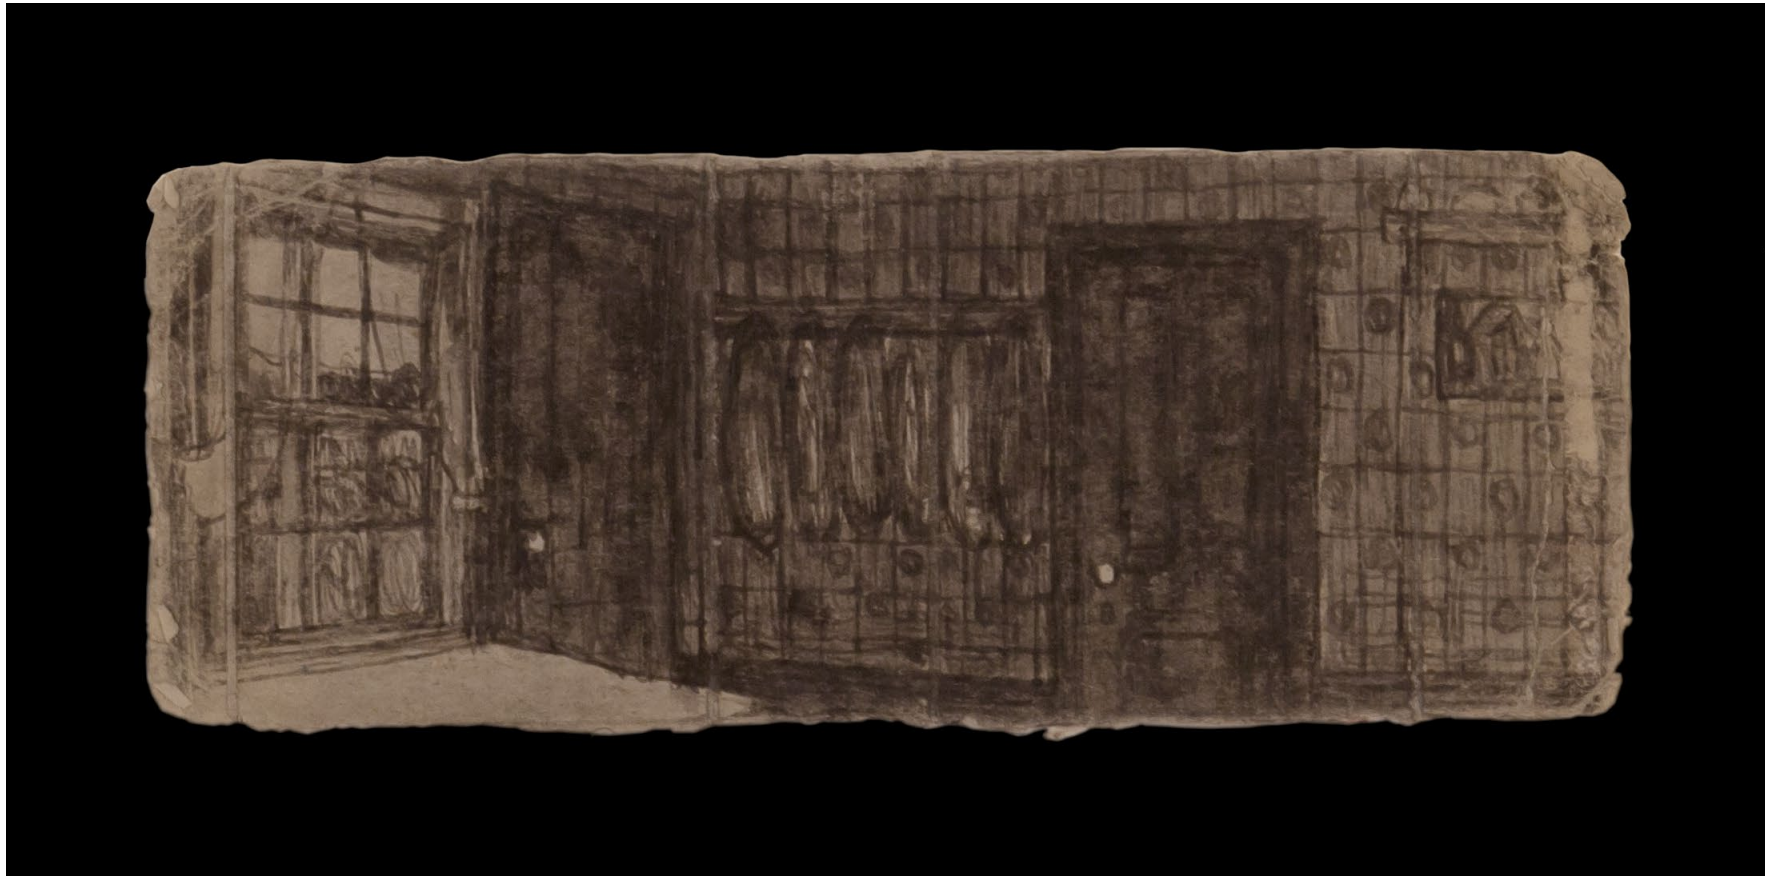

James Castle, *View of Parlor*, n.d.
Soot on found paper
3 3/4 x 8 1/4 in.
James Castle Collection and Archive
CAS09-0744

James Castle, *Room Interior*, n.d.
Soot on found paper
3 1/2 x 8 3/4 in.
William Louis-Dreyfus Foundation
CAS09-0056/CAST 115