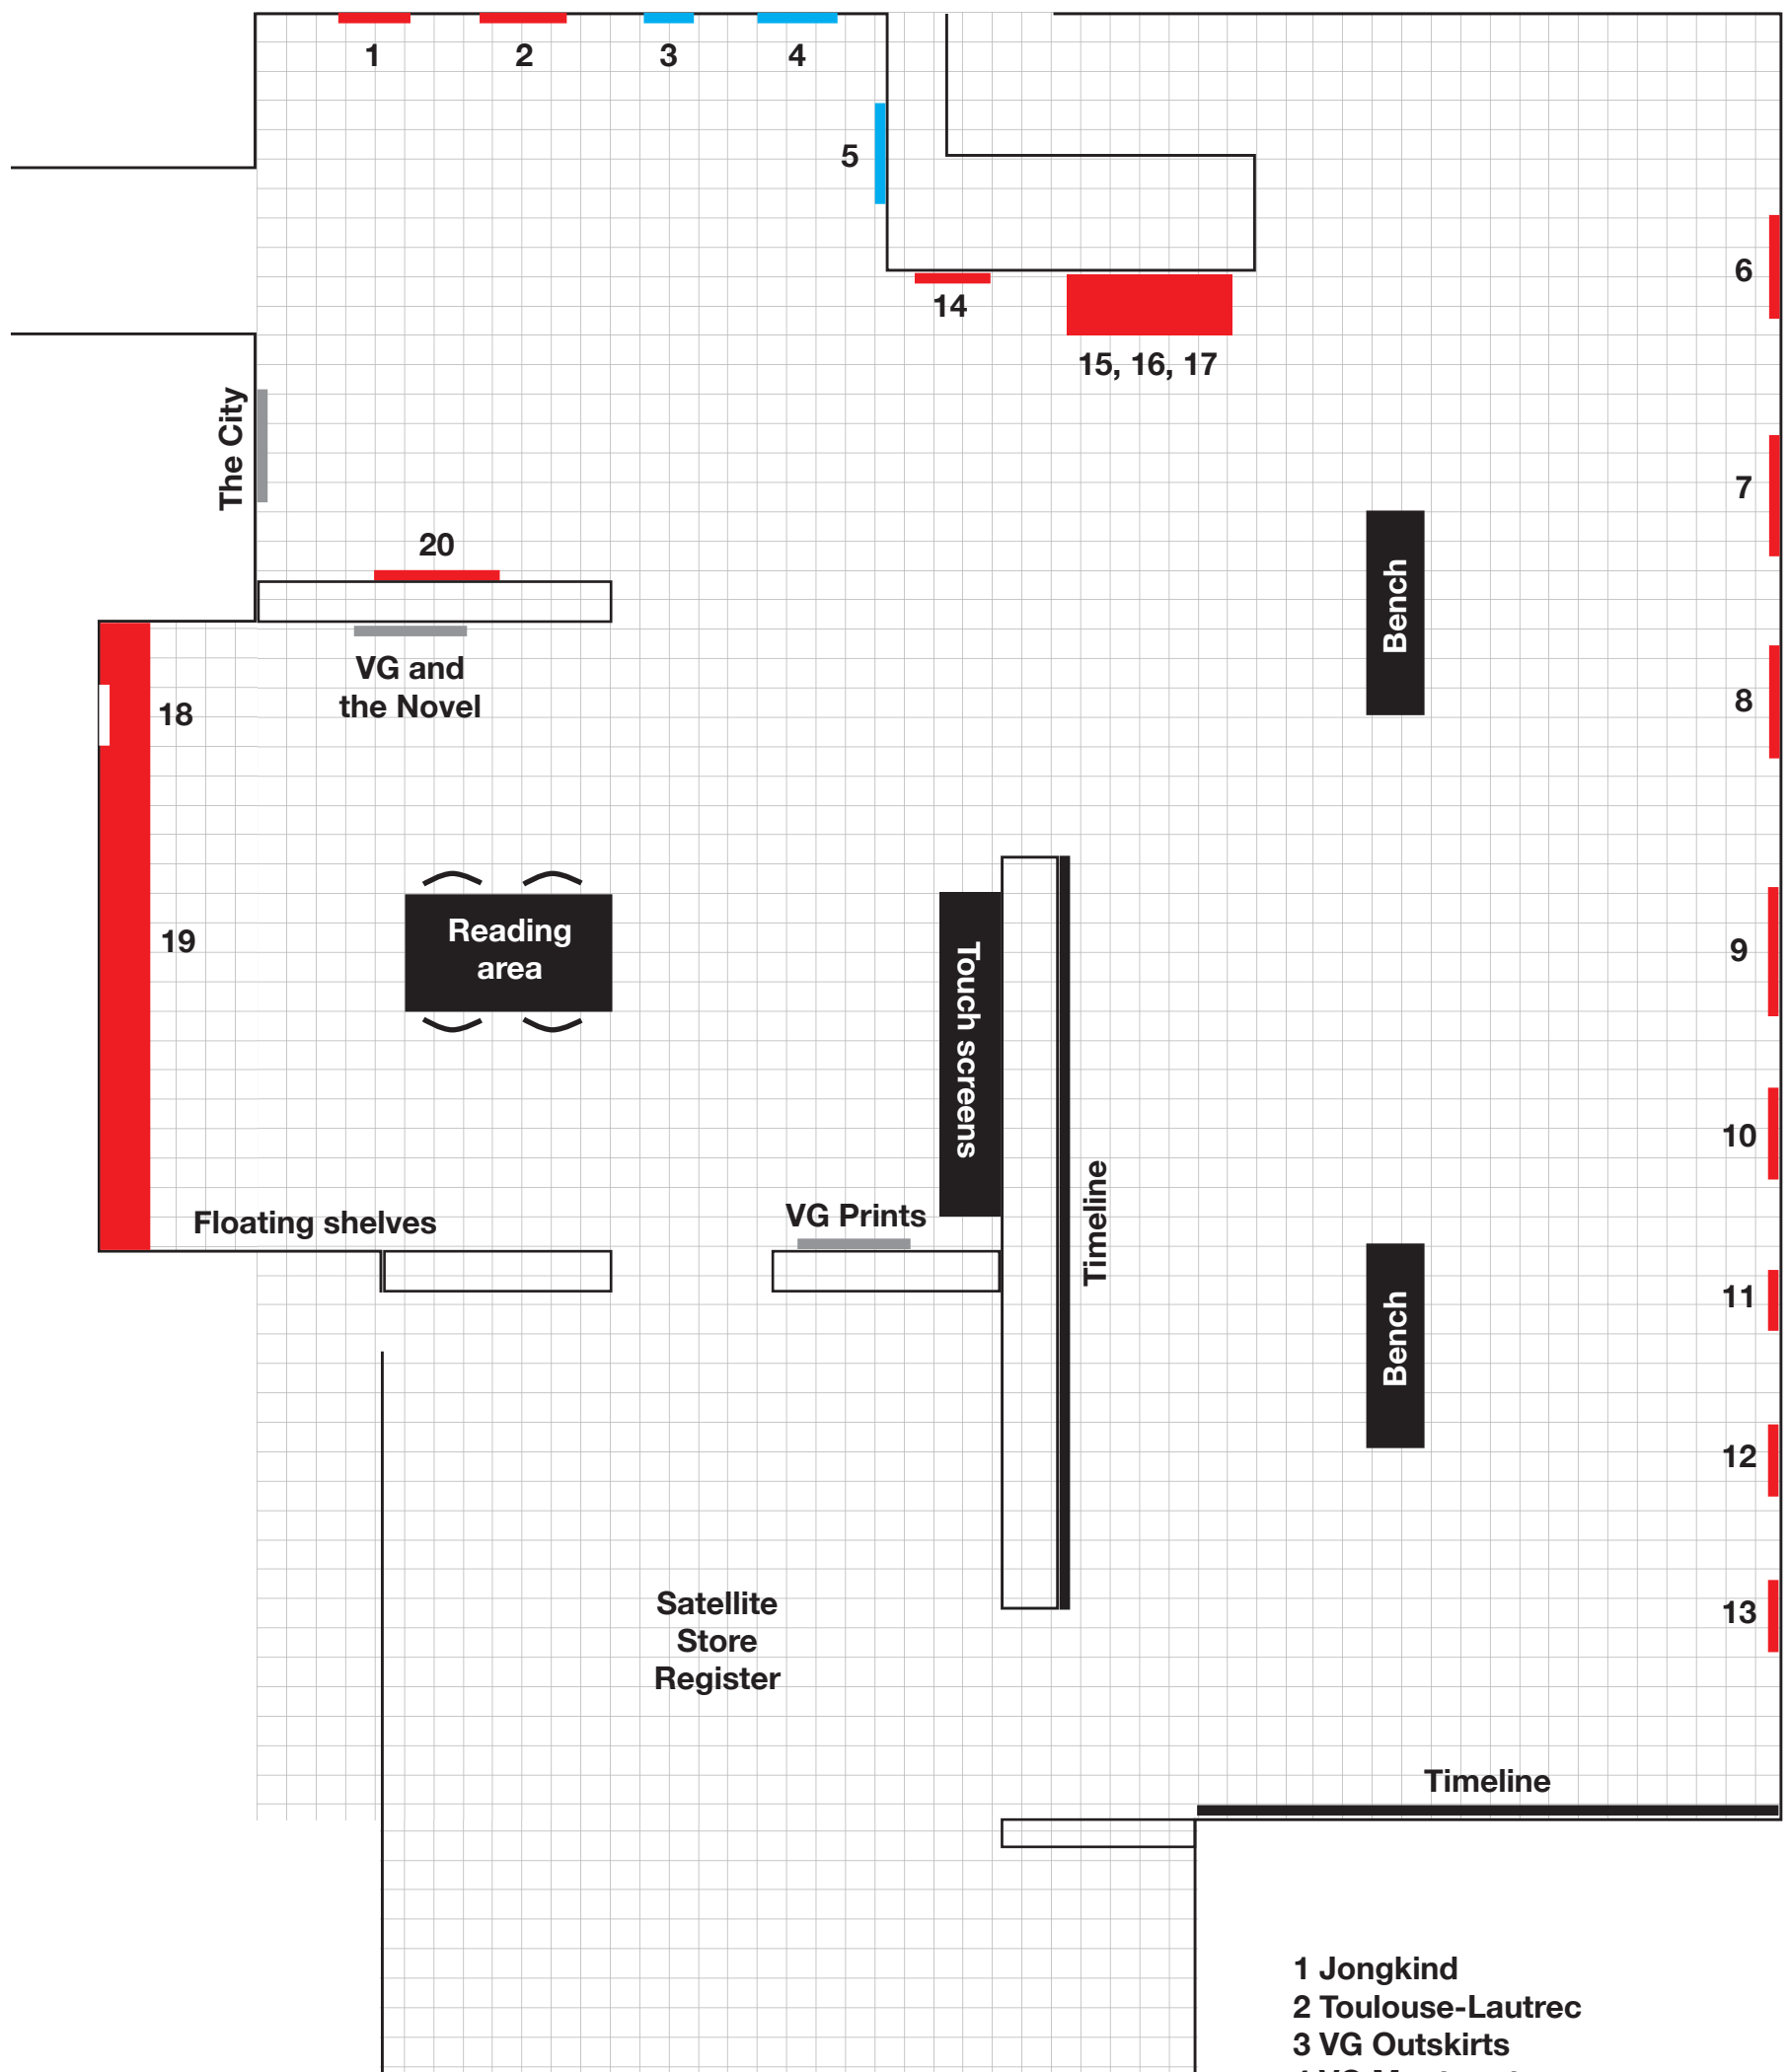

Didactic in gray

Van Gogh in blue

- 1 Jongkind
- 2 Toulouse-Lautrec
- 3 VG Outskirts
- 4 VG Montmartre
- 5 VG Bridge
- 6 Raffaëlli Ragpicker
- 7 Raffaëlli Absinthe
- 8 Raffaëlli Return
- 9 Raffaëlli Woodcutter
- 10 Degas
- 11 Forain
- 12 Duez
- 13 Tissot
- 14 Raffaëlli 25 francs
- 15 Raffaëlli Les Types (case)
- 16 Huysmans (case)
- 17 Gavarni (case)
- 18 Redon (charcoal)
- 19 Case of first edition novel
- 20 Anquetin