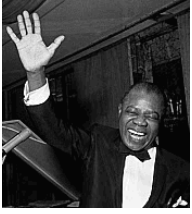

"Santi Visalli" Exhibition Checklist

Santi VISALLI, Italian, b. 1932 (active USA)

Louis Armstrong

1969

inkjet print

sheet: 11 × 16 in. (27.9 × 40.6 cm)

EL.2021.3.7