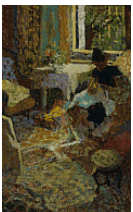

André LHOTE, French, 1885-1962

Sunday Afternoon

1920s

oil on canvas

overall: 15 x 18 in. (38.1 x 45.7 cm)

frame: 21 3/4 x 25 in. (55.2 x 63.5 cm)

SBMA, Gift of Mrs. Clarence Hinkle

1962.15