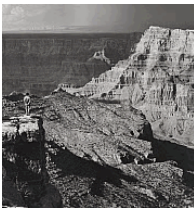

Tseng Kwong CHI, Chinese, 1950-1990
Grand Canyon, Arizona
from the series, "Expeditionary Self-Portrait"
1987, printed 2006
gelatin silver print
image: 15 x 15 in. (38.1 x 38.1 cm)
sheet: 19 3/8 x 15 7/8 in. (49.2 x 40.3 cm)
SBMA, Museum Purchase with funds provided by PhotoFutures
2012.18.3