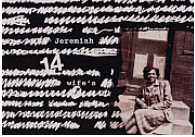

Pat Ward WILLIAMS, American, b. 1948

Jeremiah Wife's

1996

chromogenic print, ed. 3/10

image: 7 3/4 x 11 7/8 in. (19.7 x 30.2 cm)

sheet: 11 x 14 in. (27.9 x 35.6 cm)

SBMA, Gift of Dan and Jeanne Fauci

2000.65.6