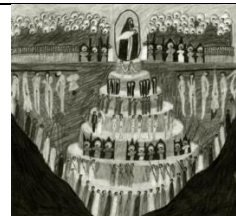

Jeni Spota
American, born 1982
Giotto's Dream (Hierarchies of Desire version), 2007
Graphite on paper
SBMA, Gift of Lenore and Herbert Schorr
2013.53.39