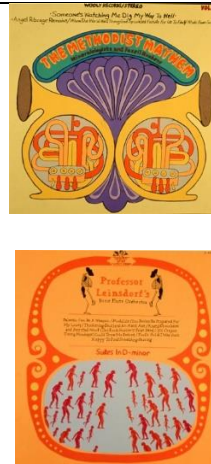

Dario Robleto
American, born 1972
a: The Methodist Mayhem; b: Professor Leinsdorf's Bone Flute Orchestra
from "Chemistry in the Church" series, 2001
Colored paper, colored pencil, ink, glue
SBMA, Gift of Lenore and Herbert Schorr
2013.53.37