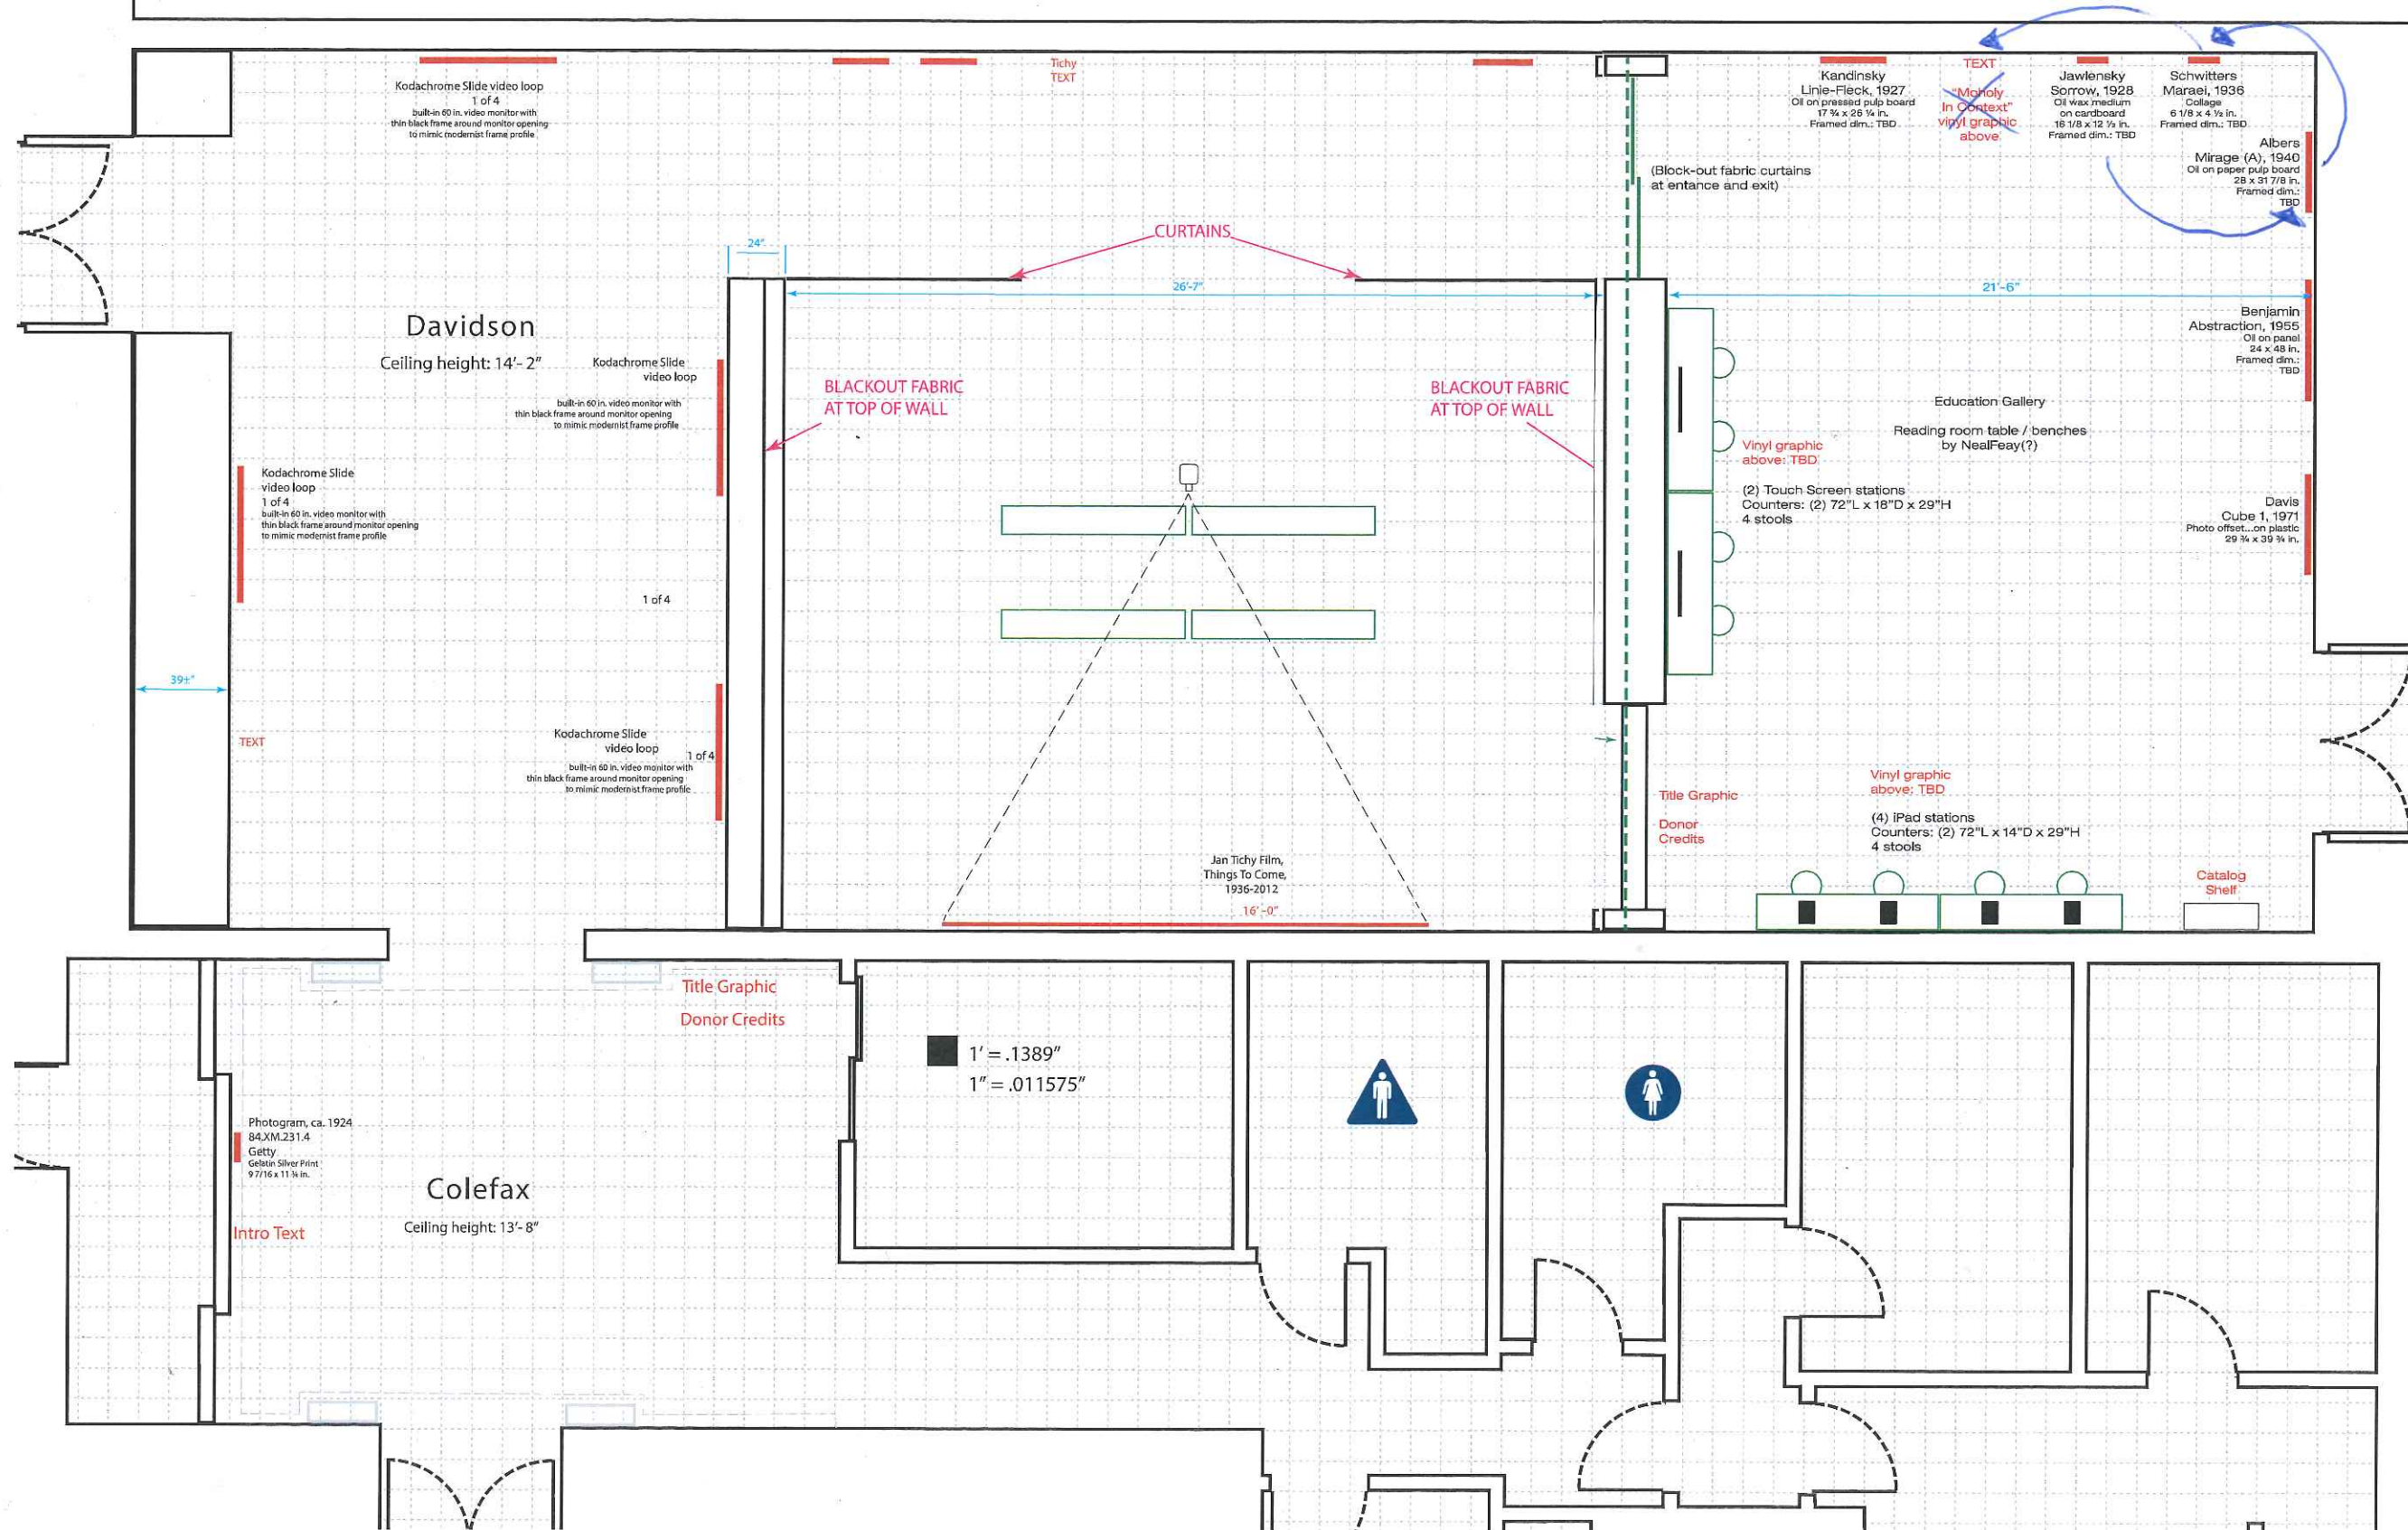

Green = New construction

Grey = Moved or demolished temporary walls

Black = Reused existing walls

Moholy-Nagy  
Exhibition Design  
Davidson Gallery  
Version 5  
Date: 5.7.15

NORTH  
 Green = New construction  
 Grey = Moved or demolished temporary walls  
 Black = Reused existing walls

JOSEPH COOCHAND DESIGN

Moholy-Nagy  
 Exhibition Design  
 Version 5  
 Date: 5.11.15