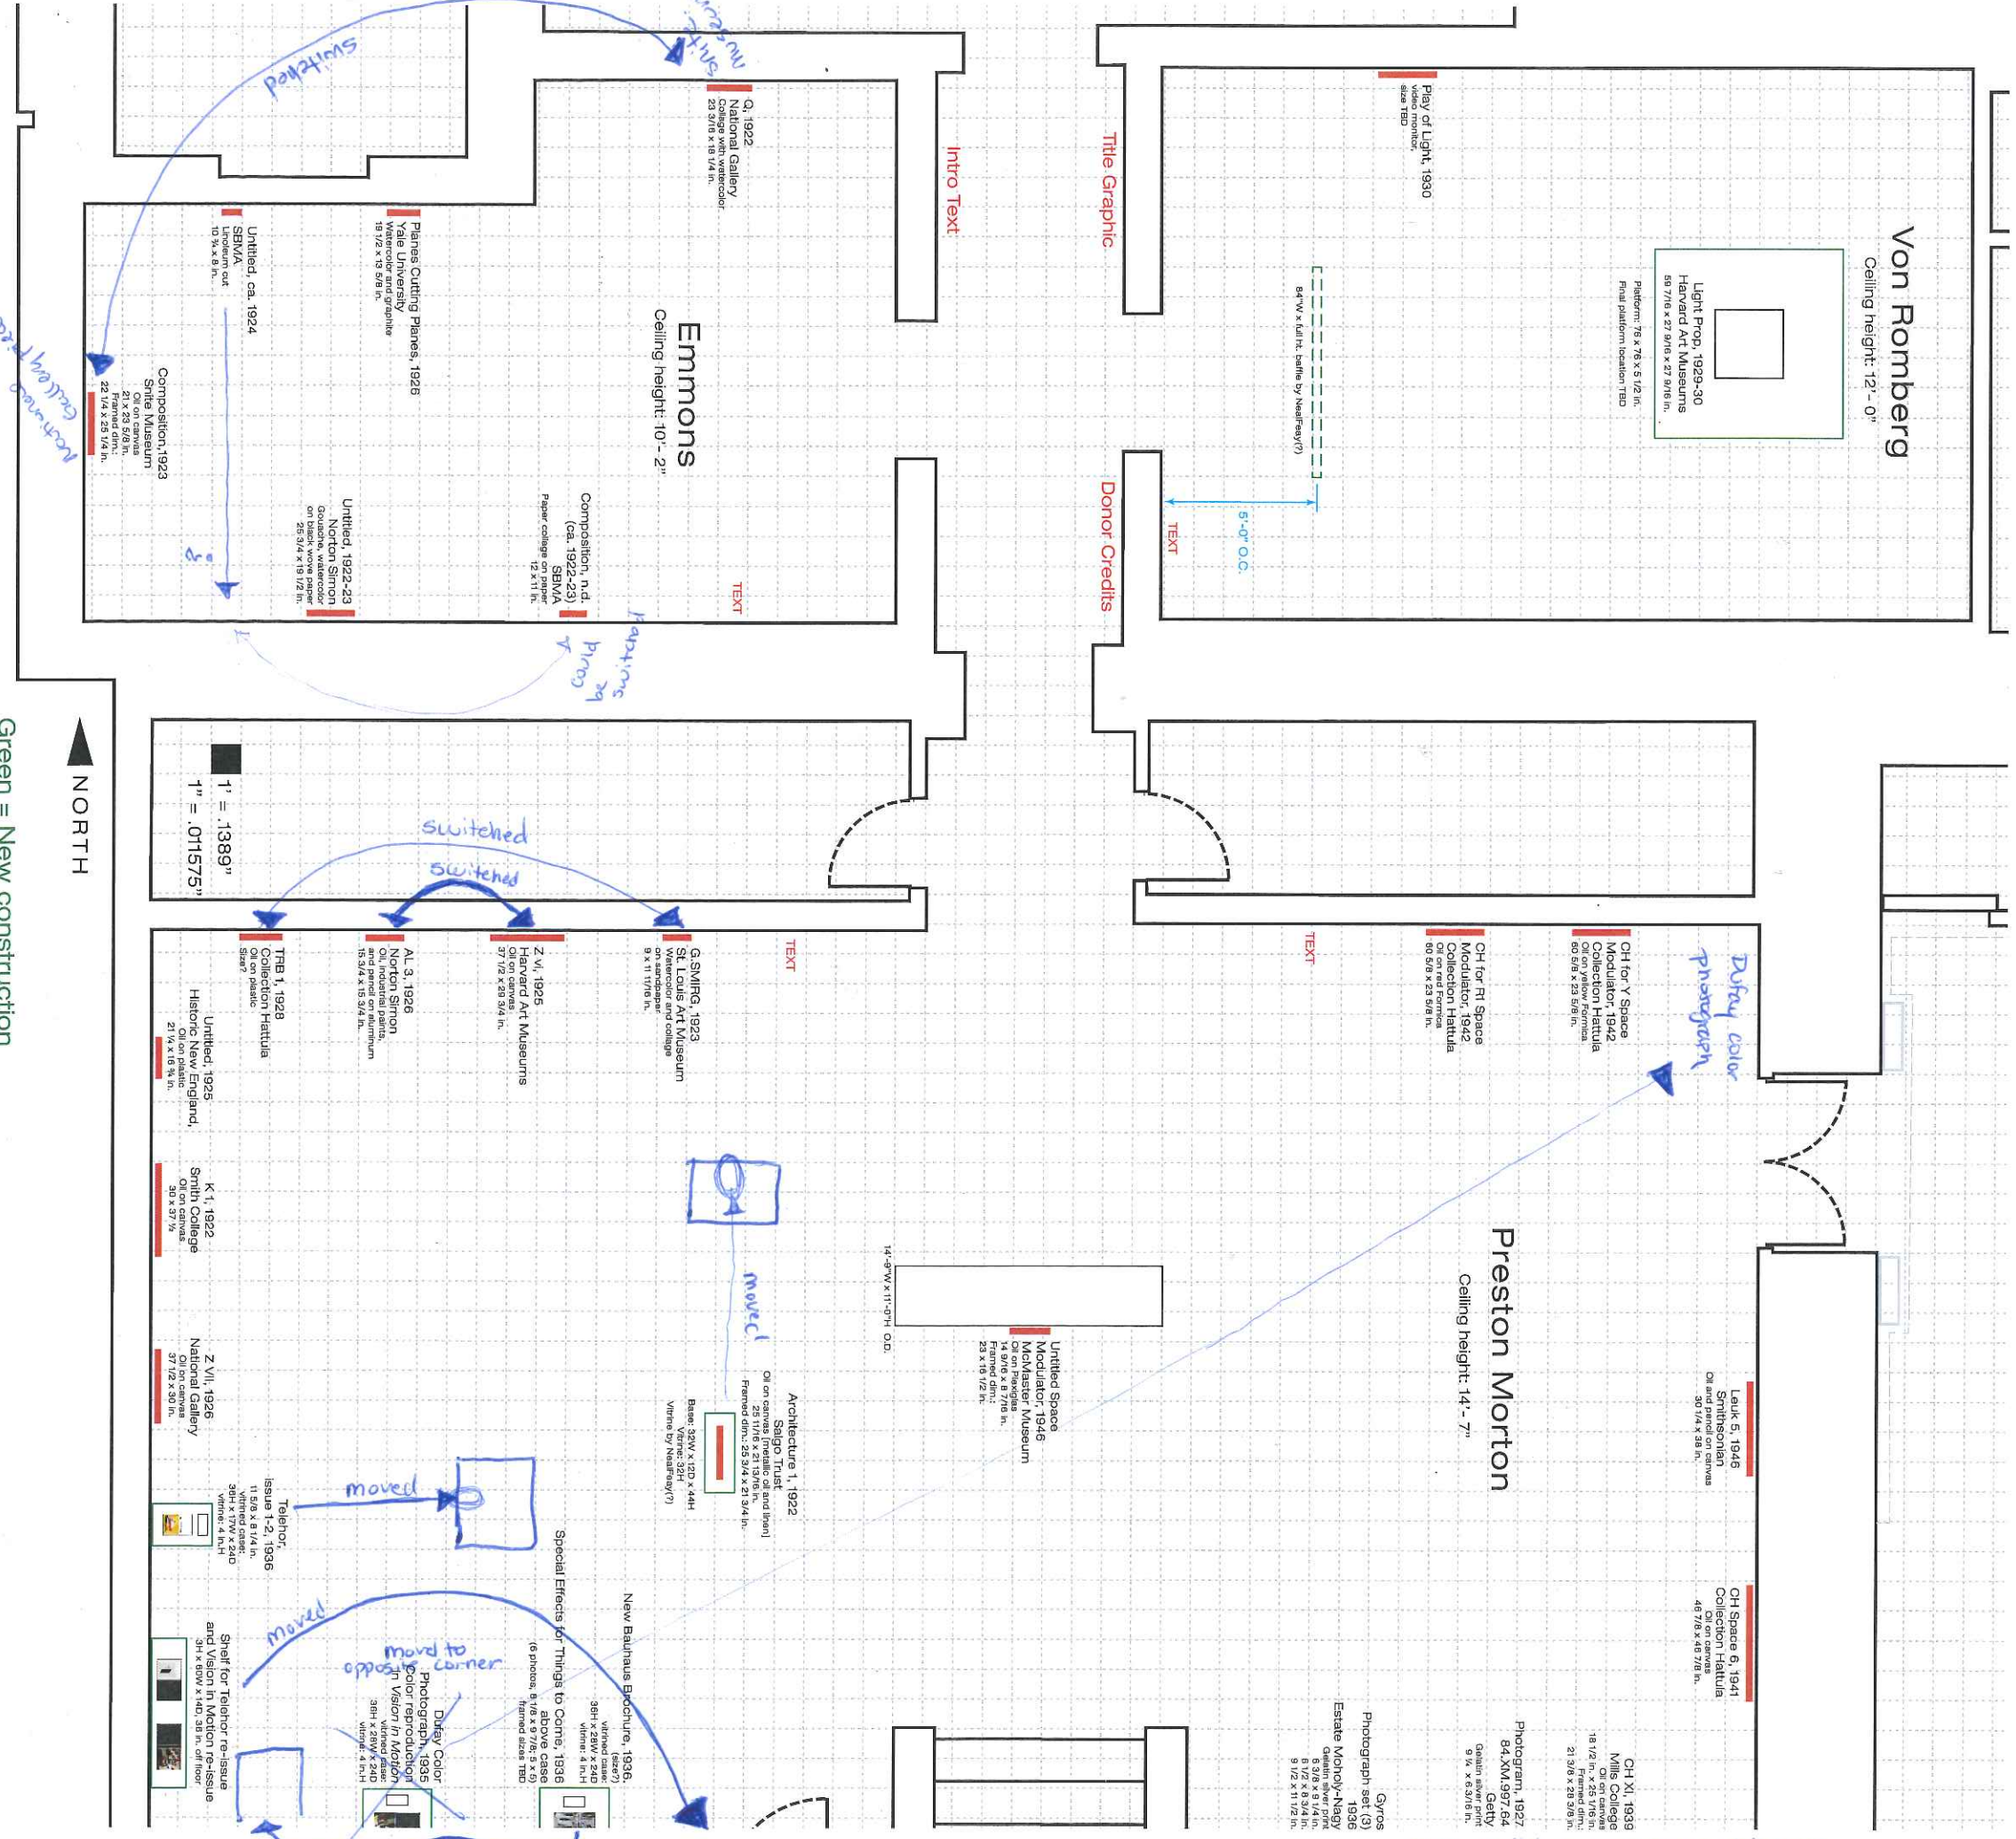

Green = New construction

Grey = Moved or demolished temporary walls

Black = Reused existing walls

Moholy-Nagy  
Exhibition Design  
Davidson Gallery  
Version 5  
Date: 5.7.15

NORTH  
 Green = New construction  
 Grey = Moved or demolished temporary walls  
 Black = Reused existing walls

JOSEPH COOCHAND DESIGN

Moholy-Nagy  
 Exhibition Design  
 Version 5  
 Date: 5.11.15