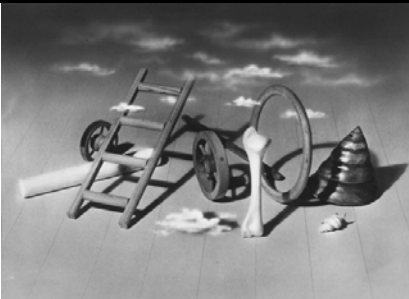

Stable Wall, 1936
gelatin silver print
image: 9 3/4 x 13 3/8 in. (24.8 x 34 cm)
sheet: 11 x 14 in. (27.9 x 35.6 cm)
SBMA, Gift of the Estate of Joella Bayer
2006.78.61

Nature Morte, 1936
gelatin silver print, ed. 7/40
image: 10 1/4 x 13 3/8 in. (26 x 34 cm)
sheet: 11 x 13 7/8 in. (27.9 x 35.2 cm)
SBMA, Gift of the Estate of Joella Bayer
2006.46.15

Still Life, 1936
gelatin silver print, ed. 12/40
image: 9 5/8 x 13 3/8 in. (24.4 x 34 cm)
sheet: 11 x 14 in. (27.9 x 35.6 cm)
SBMA, Gift of the Estate of Joella Bayer
2006.46.13

Knochen Mit See (Bones with Sea), 1936
gelatin silver print, ed. 17/40
image: 10 1/2 x 13 1/2 in. (26.7 x 34.3 cm)
sheet: 11 x 13 7/8 in. (27.9 x 35.2 cm)
SBMA, Gift of the Estate of Joella Bayer
2006.46.9